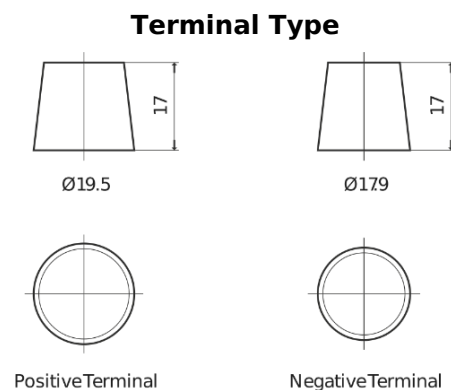

**Product overview**

Batteries for Marine and Leisure

**Dual AGM EP1500**

Part number	EP1500
Technology	AGM
EAN/GTIN	3661024035941
Voltage	12 V
Capacity	180.0 Ah
CCA	900 A
Watt hour	1500 Wh
Length	513 mm
Width	223 mm
Height	223 mm
Box size	D05
Polarity	ETN 3
Terminal Type	EN taper post
Hold Down	B0
Weights (subject of variation)	50.00 kg