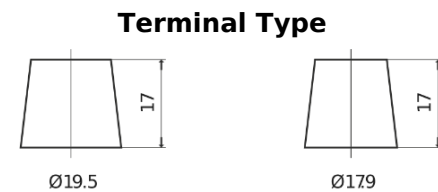

**Product overview**

Batteries for Marine and Leisure

**Start EN850**

Part number	EN850
Technology	Flooded
EAN/GTIN	3661024036078
Voltage	12 V
Capacity	110.0 Ah
CCA	750 A
MCA	850
Length	349 mm
Width	175 mm
Height	235 mm
Box size	D02
Polarity	ETN 1
Terminal Type	EN taper post
Hold Down	B0
Weights (subject of variation)	25.40 kg