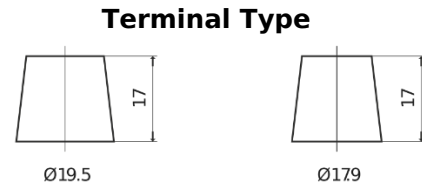

Product overview

Batteries for Marine and Leisure

Start EN850

Part number	EN850
Technology	Flooded
EAN/GTIN	3661024036078
Voltage	12 V
Capacity	110.0 Ah
CCA	750 A
MCA	850
Length	349 mm
Width	175 mm
Height	235 mm
Box size	D02
Polarity	ETN 1
Terminal Type	EN taper post
Hold Down	B0
Weights (subject of variation)	25.40 kg