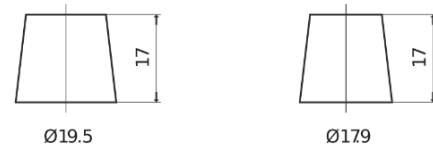

Terminal Type