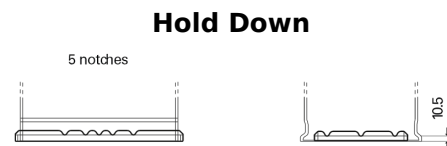

Product overview

Batteries for Marine and Leisure

Start EN750

Part number	EN750
Technology	Flooded
EAN/GTIN	3661024036085
Voltage	12 V
Capacity	74.0 Ah
CCA	680 A
MCA	750
Length	278 mm
Width	175 mm
Height	190 mm
Box size	L03
Polarity	ETN 0
Terminal Type	EN taper post
Hold Down	B13
Weights (subject of variation)	16.60 kg