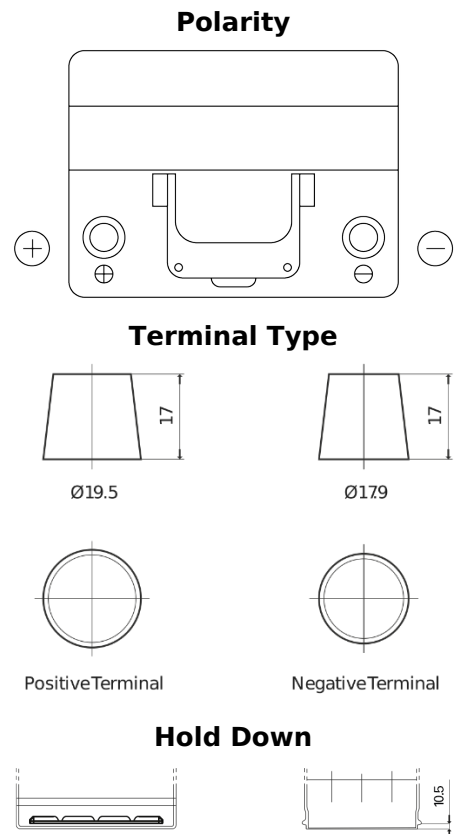

Product overview

Batteries for Cars

Excell EB605

Part number	EB605
Technology	Flooded
EAN/GTIN	3661024034425
Voltage	12 V
Capacity	60 Ah
CCA	480 A
Length	230 mm
Width	173 mm
Height	222 mm
Box size	D23
Polarity	ETN 1
Terminal Type	EN taper post
Hold Down	Korean B1
Weights (subject of variation)	14.60 kg