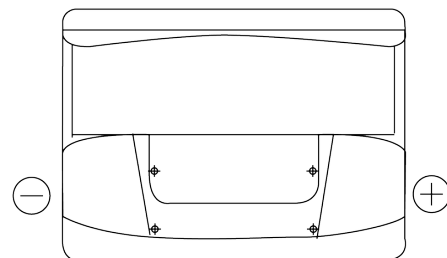

Product overview

Batteries for Marine and Leisure

Start EN600

Part number	EN600
Technology	Flooded
EAN/GTIN	3661024036092
Voltage	12 V
Capacity	62.0 Ah
CCA	540 A
MCA	600
Length	242 mm
Width	175 mm
Height	190 mm
Box size	L02
Polarity	ETN 0
Terminal Type	EN taper post
Hold Down	B13
Weights (subject of variation)	14.20 kg

Polarity

Terminal Type

Positive Terminal

Negative Terminal

Hold Down

Design, features and specifications are subject to change without notice. We disclaim any representation or warranty, express or implied, concerning the data or recommendations, and in no event shall be liable for any loss or damage claimed to have arisen as a result. Some products may not be available in your local market.