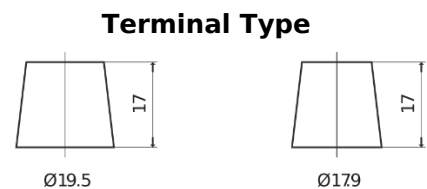

Product overview

Batteries for Cars

Technica TB604

Part number	TB604
Technology	Flooded
EAN/GTIN	3661024054416
Voltage	12 V
Capacity	60 Ah
CCA	480 A
Length	230 mm
Width	173 mm
Height	222 mm
Box size	D23
Polarity	ETN 0
Terminal Type	EN taper post
Hold Down	Korean B1
Weights (subject of variation)	14.60 kg