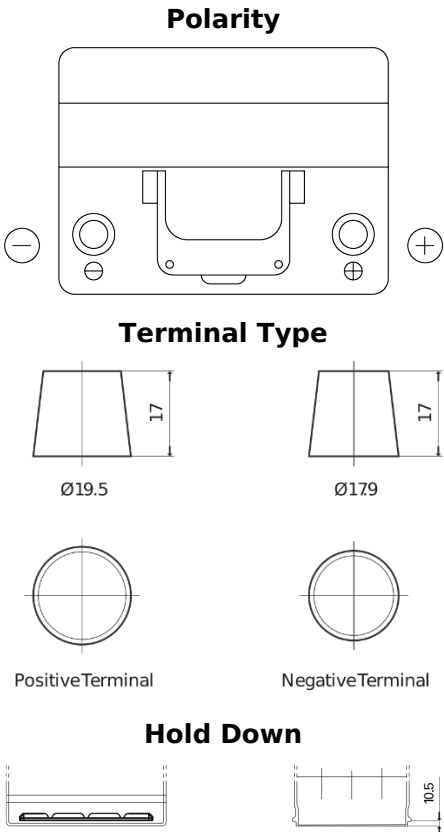

**Product overview**

Batteries for Cars

**Formula FB604**

|                                |               |
|--------------------------------|---------------|
| Part number                    | FB604         |
| Technology                     | Flooded       |
| EAN/GTIN                       | 3661024044417 |
| Voltage                        | 12 V          |
| Capacity                       | 60 Ah         |
| CCA                            | 480 A         |
| Length                         | 230 mm        |
| Width                          | 173 mm        |
| Height                         | 222 mm        |
| Box size                       | D23           |
| Polarity                       | ETN 0         |
| Terminal Type                  | EN taper post |
| Hold Down                      | Korean B1     |
| Weights (subject of variation) | 14.60 kg      |