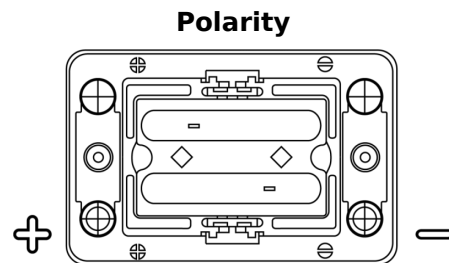

Product overview

Batteries for Marine and Leisure

Start AGM EM1000

Part number	EM1000
Technology	AGM
EAN/GTIN	3661024036023
Voltage	12 V
Capacity	50.0 Ah
CCA	800 A
MCA	1000
Length	260 mm
Width	173 mm
Height	206 mm
Box size	G34
Polarity	ETN 1
Terminal Type	SAE M 3/8"- 5/16" taper&stud
Hold Down	B7
Weights (subject of variation)	17.90 kg