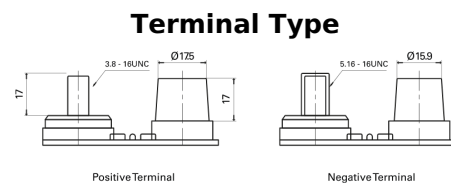

**Product overview**

Batteries for Marine and Leisure

**Start AGM EM1000**

Part number	EM1000
Technology	AGM
EAN/GTIN	3661024036023
Voltage	12 V
Capacity	50.0 Ah
CCA	800 A
MCA	1000
Length	260 mm
Width	173 mm
Height	206 mm
Box size	G34
Polarity	ETN 1
Terminal Type	SAE M 3/8"- 5/16" taper&stud
Hold Down	B7
Weights (subject of variation)	17.90 kg