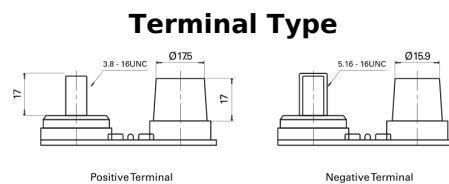

Product overview

Batteries for Marine and Leisure

Start AGM EM1000

Part number	EM1000
Technology	AGM
EAN/GTIN	3661024036023
Voltage	12 V
Capacity	50.0 Ah
CCA	800 A
MCA	1000
Length	260 mm
Width	173 mm
Height	206 mm
Box size	G34
Polarity	ETN 1
Terminal Type	SAE M 3/8"- 5/16" taper&stud
Hold Down	B7
Weights (subject of variation)	17.90 kg