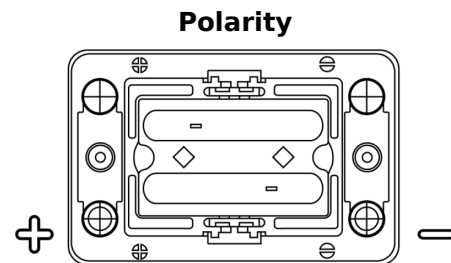

**Product overview**

Batteries for Marine and Leisure

**Start AGM EM1000**

Part number	EM1000
Technology	AGM
EAN/GTIN	3661024036023
Voltage	12 V
Capacity	50.0 Ah
CCA	800 A
MCA	1000
Length	260 mm
Width	173 mm
Height	206 mm
Box size	G34
Polarity	ETN 1
Terminal Type	SAE M 3/8"- 5/16" taper&stud
Hold Down	B7
Weights (subject of variation)	17.90 kg