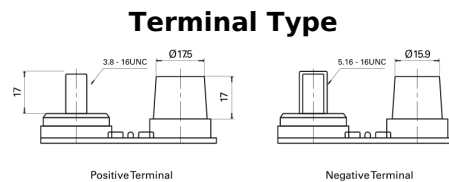

Product overview

Batteries for Marine and Leisure

Start AGM EM1000

Part number	EM1000
Technology	AGM
EAN/GTIN	3661024036023
Voltage	12 V
Capacity	50.0 Ah
CCA	800 A
MCA	1000
Length	260 mm
Width	173 mm
Height	206 mm
Box size	G34
Polarity	ETN 1
Terminal Type	SAE M 3/8"- 5/16" taper&stud
Hold Down	B7
Weights (subject of variation)	17.90 kg