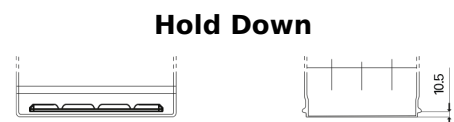

**Product overview**

Batteries for Cars

**Excell EB604**

Part number	EB604
Technology	Flooded
EAN/GTIN	3661024034418
Voltage	12 V
Capacity	60 Ah
CCA	480 A
Length	230 mm
Width	173 mm
Height	222 mm
Box size	D23
Polarity	ETN 0
Terminal Type	EN taper post
Hold Down	Korean B1
Weights (subject of variation)	14.60 kg