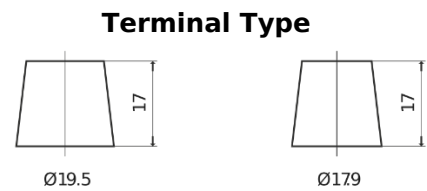

**Product overview**

Batteries for Cars

**Excell EB604**

Part number	EB604
Technology	Flooded
EAN/GTIN	3661024034418
Voltage	12 V
Capacity	60 Ah
CCA	480 A
Length	230 mm
Width	173 mm
Height	222 mm
Box size	D23
Polarity	ETN 0
Terminal Type	EN taper post
Hold Down	Korean B1
Weights (subject of variation)	14.60 kg