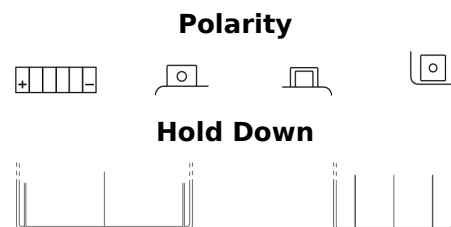

Product overview

Batteries for Motorcycles, ATVs, Snowmobiles, Garden

Li-Ion ELTX12

Part number	ELTX12
Technology	Li-Ion
EAN/GTIN	3661024036832
Voltage	12 V
Capacity	3.5 Ah
CCA	210 A
Watt hour	42 Wh
Length	150 mm
Width	90 mm
Height	95 mm
Box size	C53
Polarity	ETN 1
Terminal Type	M12
Hold Down	B0
Weights (subject of variation)	0.80 kg