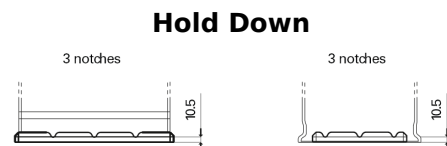

Product overview

Batteries for Trucks, Buses, Construction, Agriculture

StartPRO TG1406

Part number	TG1406
Technology	Flooded
EAN/GTIN	3661024055499
Voltage	12 V
Capacity	140 Ah
CCA	800 A
Length	510 mm
Width	175 mm
Height	225 mm
Box size	D08
Polarity	ETN 4
Terminal Type	EN taper post
Hold Down	B3
Weights (subject of variation)	33.50 kg