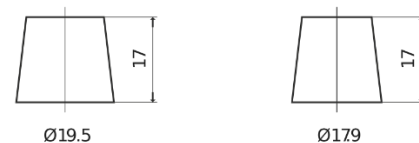

Terminal Type