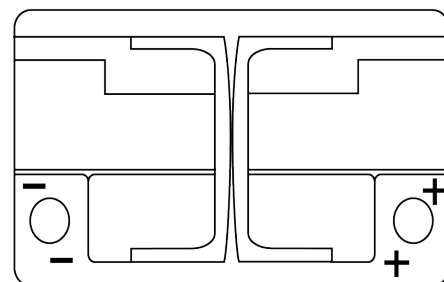

Product overview

Batteries for Cars

AGM EK720

Part number	EK720
Technology	AGM
EAN/GTIN	3661024037907
Voltage	12 V
Capacity	72.0 Ah
CCA	760 A
Length	278 mm
Width	175 mm
Height	190 mm
Box size	L03
Polarity	ETN 0
Terminal Type	EN taper post
Hold Down	B13
Weights (subject of variation)	20.60 kg

Polarity

Terminal Type

Positive Terminal

Negative Terminal

Hold Down

Design, features and specifications are subject to change without notice. We disclaim any representation or warranty, express or implied, concerning the data or recommendations, and in no event shall be liable for any loss or damage claimed to have arisen as a result. Some products may not be available in your local market.