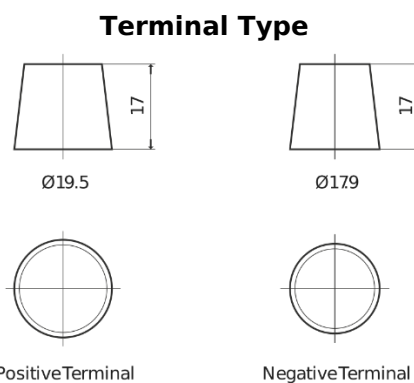

Product overview

Batteries for Trucks, Buses, Construction, Agriculture

PowerPRO EF2353

Part number	EF2353
Technology	Flooded
EAN/GTIN	3661024035323
Voltage	12 V
Capacity	235 Ah
CCA	1300 A
Length	518 mm
Width	274 mm
Height	240 mm
Box size	D06
Polarity	ETN 3
Terminal Type	EN taper post
Hold Down	B0
Weights (subject of variation)	56.30 kg