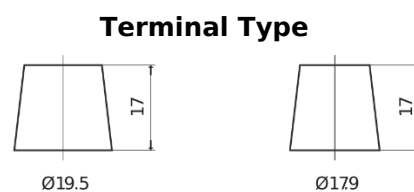

Product overview

Batteries for Trucks, Buses, Construction, Agriculture

StartPRO EG2254

Part number	EG2254
Technology	Flooded
EAN/GTIN	3661024037556
Voltage	12 V
Capacity	225 Ah
CCA	1200 A
Length	518 mm
Width	274 mm
Height	240 mm
Box size	D06
Polarity	ETN 4
Terminal Type	EN taper post
Hold Down	B0
Weights (subject of variation)	54.90 kg