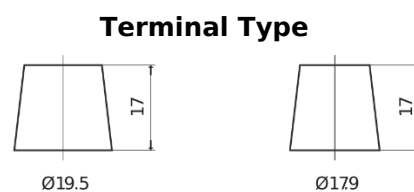

Product overview

Batteries for Trucks, Buses, Construction, Agriculture

StartPRO EG2253

Part number	EG2253
Technology	Flooded
EAN/GTIN	3661024037549
Voltage	12 V
Capacity	225 Ah
CCA	1200 A
Length	518 mm
Width	274 mm
Height	240 mm
Box size	D06
Polarity	ETN 3
Terminal Type	EN taper post
Hold Down	B0
Weights (subject of variation)	54.90 kg