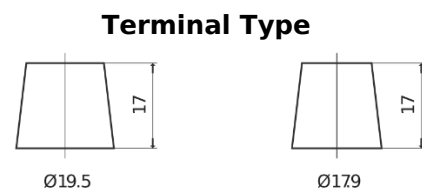

**Product overview**

Batteries for Trucks, Buses, Construction, Agriculture

**StrongPRO EFB+ TE2353**

Part number	TE2353
Technology	EFB
EAN/GTIN	3661024056694
Voltage	12 V
Capacity	235 Ah
CCA	1200 A
Length	518 mm
Width	274 mm
Height	240 mm
Box size	D06
Polarity	ETN 3
Terminal Type	EN taper post
Hold Down	B0
Weights (subject of variation)	58.20 kg