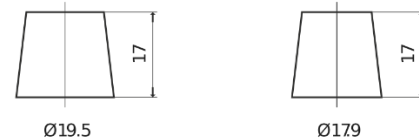

Terminal Type