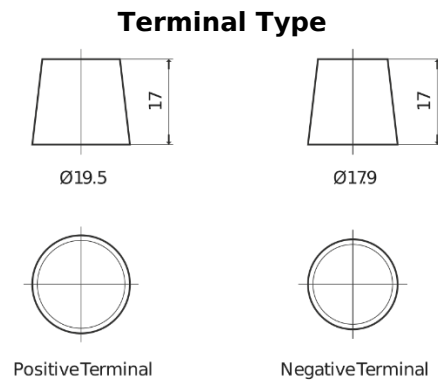

**Product overview**

Batteries for Trucks, Buses, Construction, Agriculture

**StrongPRO EFB+ EE2353**

Part number	EE2353
Technology	EFB
EAN/GTIN	3661024036870
Voltage	12 V
Capacity	235 Ah
CCA	1200 A
Length	518 mm
Width	274 mm
Height	240 mm
Box size	D06
Polarity	ETN 3
Terminal Type	EN taper post
Hold Down	B0
Weights (subject of variation)	58.20 kg