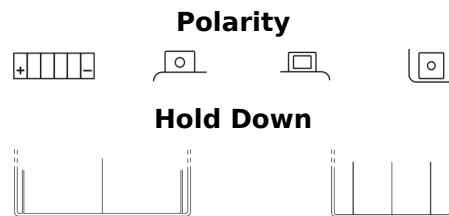

Product overview

Batteries for Motorcycles, ATVs, Snowmobiles, Garden

AGM Ready AGM12-6

Part number	AGM12-6
Technology	AGM
EAN/GTIN	3661024037570
Voltage	12 V
Capacity	6.0 Ah
CCA	90 A
Length	150 mm
Width	90 mm
Height	95 mm
Box size	C53
Polarity	ETN 1
Terminal Type	M04
Hold Down	B0
Weights (subject of variation)	2.50 kg