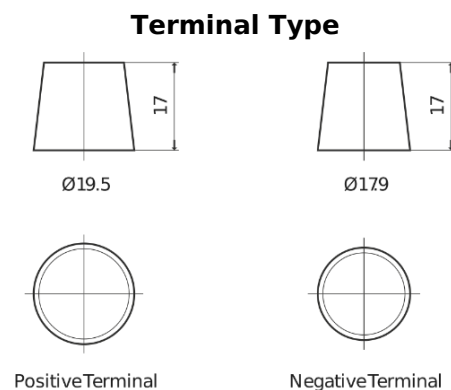

Product overview

Batteries for Trucks, Buses, Construction, Agriculture

StartPRO EG2254

| | |
|--------------------------------|---------------|
| Part number | EG2254 |
| Technology | Flooded |
| EAN/GTIN | 3661024037556 |
| Voltage | 12 V |
| Capacity | 225.0 Ah |
| CCA | 1200 A |
| Length | 518 mm |
| Width | 274 mm |
| Height | 240 mm |
| Box size | D06 |
| Polarity | ETN 4 |
| Terminal Type | EN taper post |
| Hold Down | B0 |
| Weights (subject of variation) | 54.90 kg |