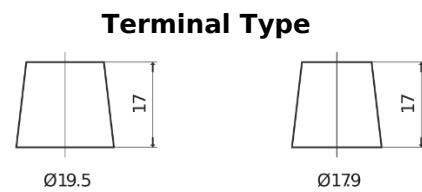

Product overview

Batteries for Trucks, Buses, Construction, Agriculture

StartPRO EG2254

| | |
|--------------------------------|---------------|
| Part number | EG2254 |
| Technology | Flooded |
| EAN/GTIN | 3661024037556 |
| Voltage | 12 V |
| Capacity | 225.0 Ah |
| CCA | 1200 A |
| Length | 518 mm |
| Width | 274 mm |
| Height | 240 mm |
| Box size | D06 |
| Polarity | ETN 4 |
| Terminal Type | EN taper post |
| Hold Down | B0 |
| Weights (subject of variation) | 54.90 kg |