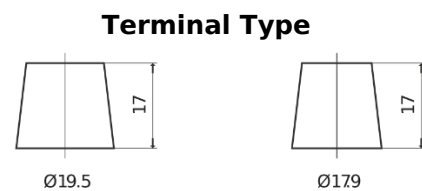

Product overview

Batteries for Trucks, Buses, Construction, Agriculture

EndurancePRO EFB TX2253

Part number	TX2253
Technology	EFB
EAN/GTIN	3661024056632
Voltage	12 V
Capacity	225 Ah
CCA	1150 A
Length	518 mm
Width	274 mm
Height	240 mm
Box size	D06
Polarity	ETN 3
Terminal Type	EN taper post
Hold Down	B0
Weights (subject of variation)	60.10 kg