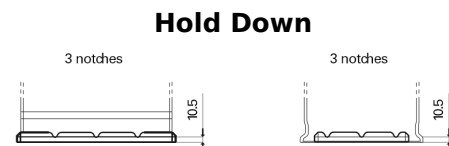

**Product overview**

Batteries for Trucks, Buses, Construction, Agriculture

**StartPRO EG1806**

Part number	EG1806
Technology	Flooded
EAN/GTIN	3661024035507
Voltage	12 V
Capacity	180.0 Ah
CCA	1000 A
Length	510 mm
Width	218 mm
Height	225 mm
Box size	D09
Polarity	ETN 4
Terminal Type	EN taper post
Hold Down	B3
Weights (subject of variation)	43.00 kg