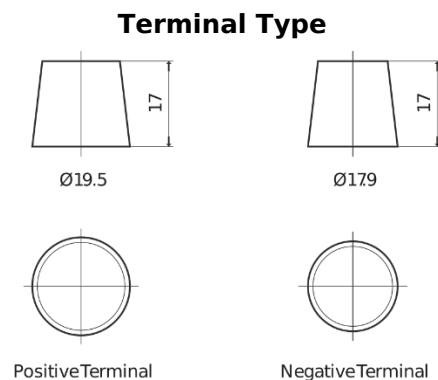

**Product overview**

Batteries for Trucks, Buses, Construction, Agriculture

**StartPRO EG1806**

Part number	EG1806
Technology	Flooded
EAN/GTIN	3661024035507
Voltage	12 V
Capacity	180.0 Ah
CCA	1000 A
Length	510 mm
Width	218 mm
Height	225 mm
Box size	D09
Polarity	ETN 4
Terminal Type	EN taper post
Hold Down	B3
Weights (subject of variation)	43.00 kg