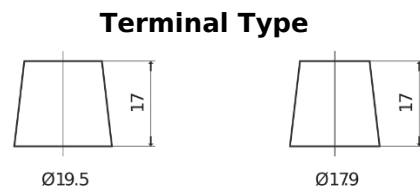

**Product overview**

Batteries for Trucks, Buses, Construction, Agriculture

**EndurancePRO EFB FX2253**

|                                |               |
|--------------------------------|---------------|
| Part number                    | FX2253        |
| Technology                     | EFB           |
| EAN/GTIN                       | 3661024046480 |
| Voltage                        | 12 V          |
| Capacity                       | 225 Ah        |
| CCA                            | 1150 A        |
| Length                         | 518 mm        |
| Width                          | 274 mm        |
| Height                         | 240 mm        |
| Box size                       | D06           |
| Polarity                       | ETN 3         |
| Terminal Type                  | EN taper post |
| Hold Down                      | B0            |
| Weights (subject of variation) | 60.10 kg      |