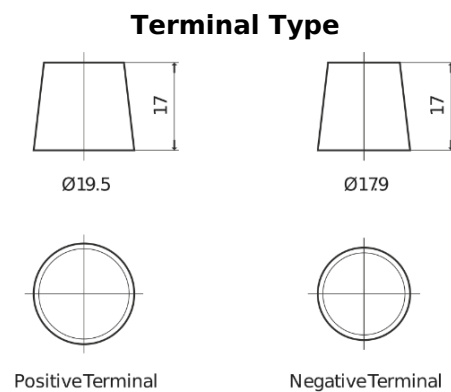

Product overview

Batteries for Trucks, Buses, Construction, Agriculture

StartPRO EG1803

Part number	EG1803
Technology	Flooded
EAN/GTIN	3661024035446
Voltage	12 V
Capacity	180.0 Ah
CCA	1000 A
Length	513 mm
Width	223 mm
Height	223 mm
Box size	D05
Polarity	ETN 3
Terminal Type	EN taper post
Hold Down	B0
Weights (subject of variation)	42.80 kg