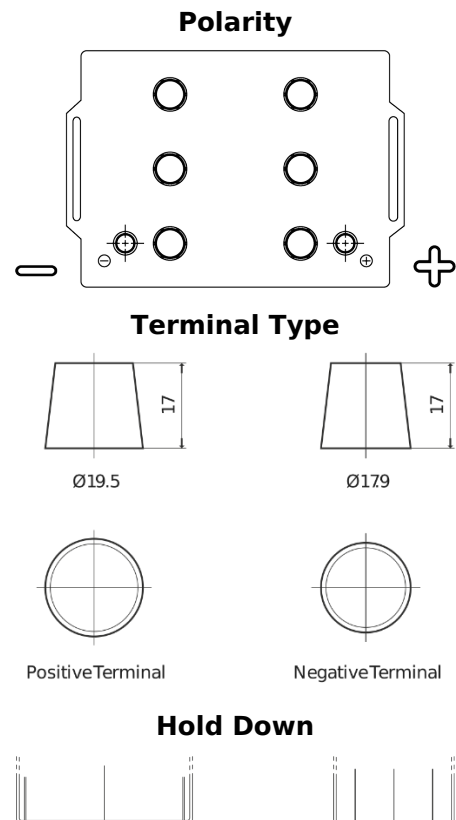

Product overview

Batteries for Trucks, Buses, Construction, Agriculture

StartPRO EG145A

Part number	EG145A
Technology	Flooded
EAN/GTIN	3661024035552
Voltage	12 V
Capacity	145.0 Ah
CCA	1000 A
Length	360 mm
Width	253 mm
Height	240 mm
Box size	F21
Polarity	ETN 6
Terminal Type	EN taper post
Hold Down	B0
Weights (subject of variation)	38.10 kg