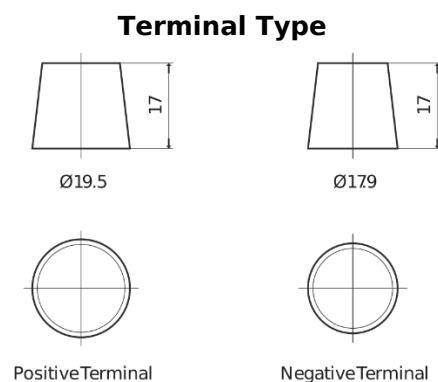

**Product overview**

Batteries for Trucks, Buses, Construction, Agriculture

**StartPRO EG1406**

Part number	EG1406
Technology	Flooded
EAN/GTIN	3661024035491
Voltage	12 V
Capacity	140.0 Ah
CCA	800 A
Length	510 mm
Width	175 mm
Height	225 mm
Box size	D08
Polarity	ETN 4
Terminal Type	EN taper post
Hold Down	B3
Weights (subject of variation)	33.50 kg