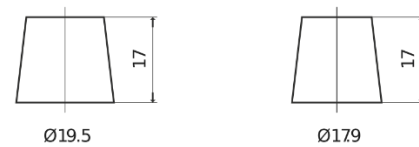

Terminal Type