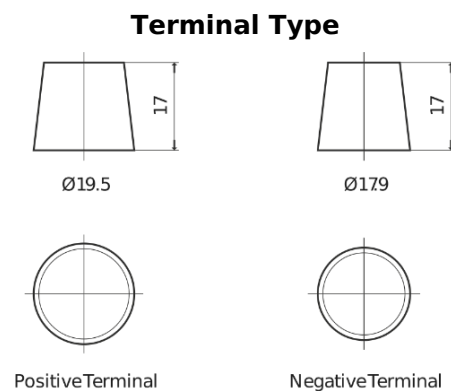

Product overview

Batteries for Trucks, Buses, Construction, Agriculture

StartPRO EG1355

Part number	EG1355
Technology	Flooded
EAN/GTIN	3661024035521
Voltage	12 V
Capacity	135.0 Ah
CCA	1000 A
Length	514 mm
Width	175 mm
Height	210 mm
Box size	DB8
Polarity	ETN 3
Terminal Type	EN taper post
Hold Down	B3
Weights (subject of variation)	36.00 kg