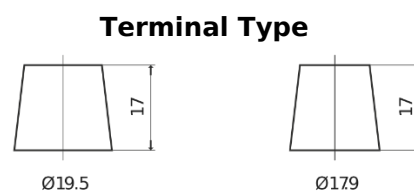

**Product overview**

Batteries for Trucks, Buses, Construction, Agriculture

**Endurance+PRO Gel ED2103**

Part number	ED2103
Technology	GEL
EAN/GTIN	3661024037341
Voltage	12 V
Capacity	210 Ah
CCA	1030 A
Length	518 mm
Width	274 mm
Height	240 mm
Box size	D06
Polarity	ETN 3
Terminal Type	EN taper post
Hold Down	B0
Weights (subject of variation)	63.50 kg