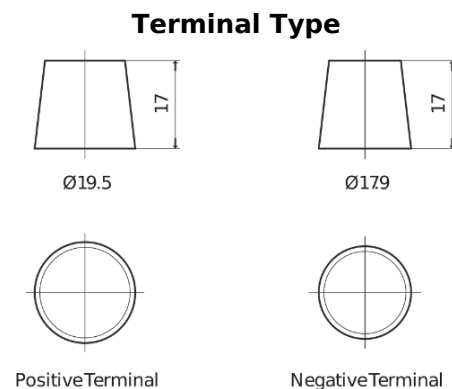

**Product overview**

Batteries for Trucks, Buses, Construction, Agriculture

**StartPRO EG1353**

Part number	EG1353
Technology	Flooded
EAN/GTIN	3661024035545
Voltage	12 V
Capacity	135.0 Ah
CCA	1000 A
Length	514 mm
Width	218 mm
Height	210 mm
Box size	DB9
Polarity	ETN 3
Terminal Type	EN taper post
Hold Down	B0
Weights (subject of variation)	39.80 kg