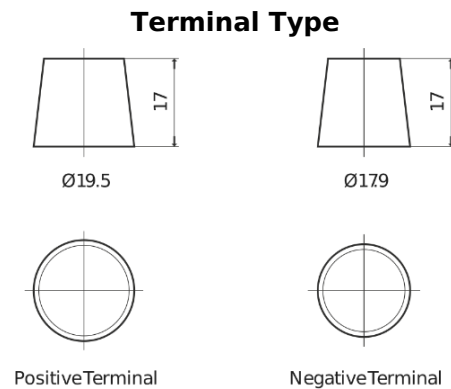

Product overview

Batteries for Trucks, Buses, Construction, Agriculture

StartPRO EG1353

Part number	EG1353
Technology	Flooded
EAN/GTIN	3661024035545
Voltage	12 V
Capacity	135.0 Ah
CCA	1000 A
Length	514 mm
Width	218 mm
Height	210 mm
Box size	DB9
Polarity	ETN 3
Terminal Type	EN taper post
Hold Down	B0
Weights (subject of variation)	39.80 kg