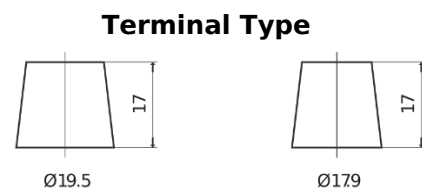

**Product overview**

Batteries for Trucks, Buses, Construction, Agriculture

**StartPRO EG1250**

Part number	EG1250
Technology	Flooded
EAN/GTIN	3661024035408
Voltage	12 V
Capacity	125.0 Ah
CCA	760 A
Length	349 mm
Width	175 mm
Height	285 mm
Box size	D03
Polarity	ETN 0
Terminal Type	EN taper post
Hold Down	B0
Weights (subject of variation)	29.50 kg