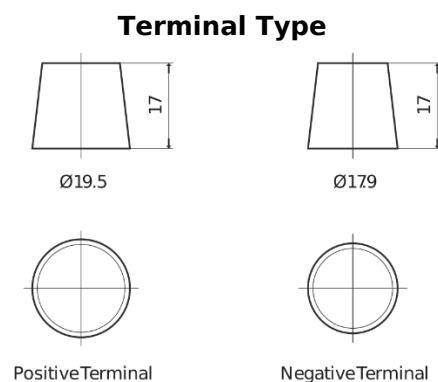

**Product overview**

Batteries for Trucks, Buses, Construction, Agriculture

**StartPRO EG1206**

Part number	EG1206
Technology	Flooded
EAN/GTIN	3661024037013
Voltage	12 V
Capacity	120.0 Ah
CCA	680 A
Length	510 mm
Width	175 mm
Height	225 mm
Box size	D08
Polarity	ETN 4
Terminal Type	EN taper post
Hold Down	B3
Weights (subject of variation)	31.80 kg