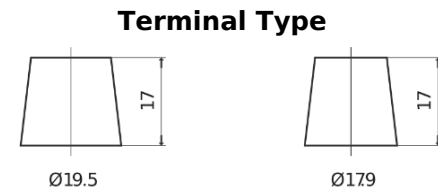

Product overview

Batteries for Trucks, Buses, Construction, Agriculture

StartPRO EG1101

| | |
|--------------------------------|---------------|
| Part number | EG1101 |
| Technology | Flooded |
| EAN/GTIN | 3661024035385 |
| Voltage | 12 V |
| Capacity | 110.0 Ah |
| CCA | 750 A |
| Length | 349 mm |
| Width | 175 mm |
| Height | 235 mm |
| Box size | D02 |
| Polarity | ETN 1 |
| Terminal Type | EN taper post |
| Hold Down | B0 |
| Weights (subject of variation) | 25.40 kg |