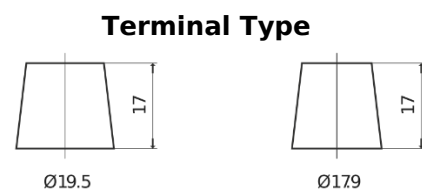

Product overview

Batteries for Trucks, Buses, Construction, Agriculture

PowerPRO EF1853

Part number	EF1853
Technology	Flooded
EAN/GTIN	3661024035316
Voltage	12 V
Capacity	185.0 Ah
CCA	1150 A
Length	513 mm
Width	223 mm
Height	223 mm
Box size	D05
Polarity	ETN 3
Terminal Type	EN taper post
Hold Down	B0
Weights (subject of variation)	43.90 kg