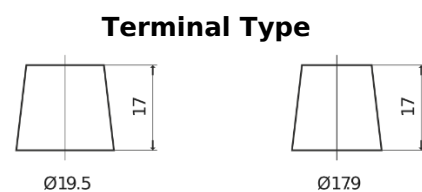

**Product overview**

Batteries for Trucks, Buses, Construction, Agriculture

**PowerPRO EF1453**

Part number	EF1453
Technology	Flooded
EAN/GTIN	3661024035309
Voltage	12 V
Capacity	145.0 Ah
CCA	900 A
Length	513 mm
Width	189 mm
Height	223 mm
Box size	D04
Polarity	ETN 3
Terminal Type	EN taper post
Hold Down	B0
Weights (subject of variation)	35.90 kg