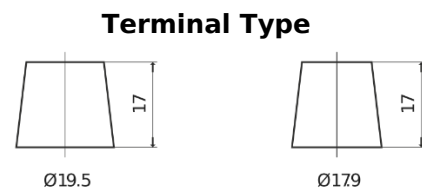

**Product overview**

Batteries for Trucks, Buses, Construction, Agriculture

**PowerPRO Agri&Construction FJ1723**

Part number	FJ1723
Technology	Flooded
EAN/GTIN	3661024046602
Voltage	12 V
Capacity	172 Ah
CCA	1390 A
Length	513 mm
Width	223 mm
Height	223 mm
Box size	D05
Polarity	ETN 3
Terminal Type	EN taper post
Hold Down	B0
Weights (subject of variation)	48.80 kg