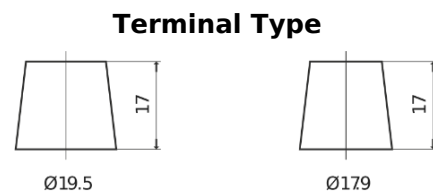

Product overview

Batteries for Trucks, Buses, Construction, Agriculture

PowerPRO EF1453

Part number	EF1453
Technology	Flooded
EAN/GTIN	3661024035309
Voltage	12 V
Capacity	145.0 Ah
CCA	900 A
Length	513 mm
Width	189 mm
Height	223 mm
Box size	D04
Polarity	ETN 3
Terminal Type	EN taper post
Hold Down	B0
Weights (subject of variation)	35.90 kg