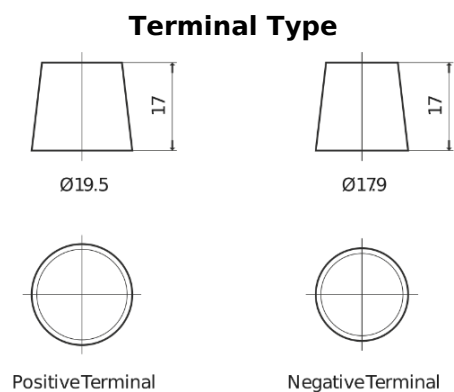

**Product overview**

Batteries for Trucks, Buses, Construction, Agriculture

**PowerPRO EF1250**

Part number	EF1250
Technology	Flooded
EAN/GTIN	3661024037945
Voltage	12 V
Capacity	125.0 Ah
CCA	850 A
Length	349 mm
Width	175 mm
Height	285 mm
Box size	D03
Polarity	ETN 0
Terminal Type	EN taper post
Hold Down	B0
Weights (subject of variation)	31.00 kg