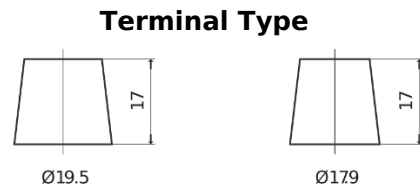

**Product overview**

Batteries for Trucks, Buses, Construction, Agriculture

**PowerPRO Agri&Construction CJ1723**

Part number	CJ1723
Technology	Flooded
EAN/GTIN	3661024016759
Voltage	12 V
Capacity	172 Ah
CCA	1390 A
Length	513 mm
Width	223 mm
Height	223 mm
Box size	D05
Polarity	ETN 3
Terminal Type	EN taper post
Hold Down	B0
Weights (subject of variation)	48.80 kg