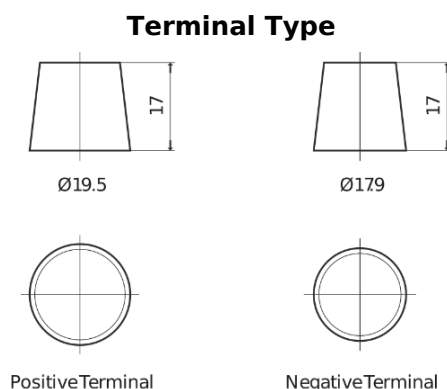

Product overview

Batteries for Trucks, Buses, Construction, Agriculture

PowerPRO EF1250

Part number	EF1250
Technology	Flooded
EAN/GTIN	3661024037945
Voltage	12 V
Capacity	125.0 Ah
CCA	850 A
Length	349 mm
Width	175 mm
Height	285 mm
Box size	D03
Polarity	ETN 0
Terminal Type	EN taper post
Hold Down	B0
Weights (subject of variation)	31.00 kg