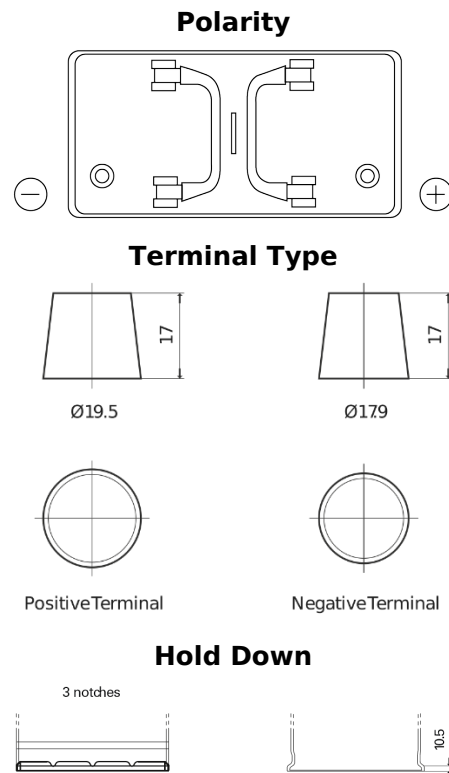

**Product overview**

Batteries for Trucks, Buses, Construction, Agriculture

**PowerPRO EF1202**

Part number	EF1202
Technology	Flooded
EAN/GTIN	3661024035279
Voltage	12 V
Capacity	120.0 Ah
CCA	870 A
Length	349 mm
Width	175 mm
Height	235 mm
Box size	D02
Polarity	ETN 0
Terminal Type	EN taper post
Hold Down	B1
Weights (subject of variation)	27.50 kg