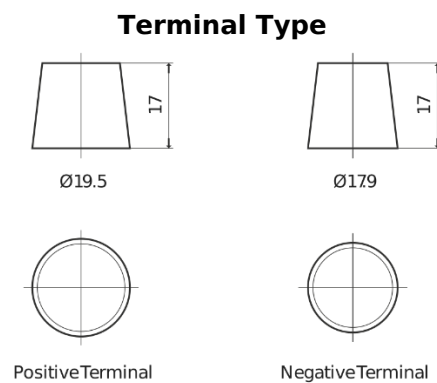

**Product overview**

Batteries for Trucks, Buses, Construction, Agriculture

**StrongPRO EFB+ EE2353**

Part number	EE2353
Technology	EFB
EAN/GTIN	3661024036870
Voltage	12 V
Capacity	235.0 Ah
CCA	1200 A
Length	518 mm
Width	274 mm
Height	240 mm
Box size	D06
Polarity	ETN 3
Terminal Type	EN taper post
Hold Down	B0
Weights (subject of variation)	58.20 kg