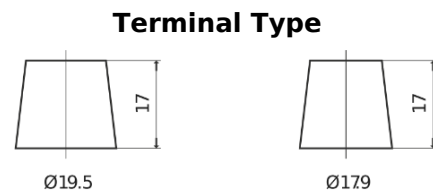

Product overview

Batteries for Trucks, Buses, Construction, Agriculture

StrongPRO EFB+ EE2353

Part number	EE2353
Technology	EFB
EAN/GTIN	3661024036870
Voltage	12 V
Capacity	235.0 Ah
CCA	1200 A
Length	518 mm
Width	274 mm
Height	240 mm
Box size	D06
Polarity	ETN 3
Terminal Type	EN taper post
Hold Down	B0
Weights (subject of variation)	58.20 kg