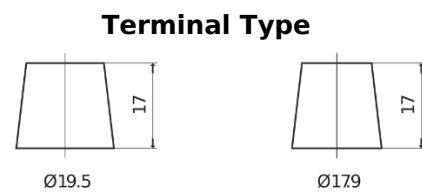

**Product overview**

Batteries for Trucks, Buses, Construction, Agriculture

**PowerPRO EF1853**

Part number	EF1853
Technology	Flooded
EAN/GTIN	3661024035316
Voltage	12 V
Capacity	185 Ah
CCA	1150 A
Length	513 mm
Width	223 mm
Height	223 mm
Box size	D05
Polarity	ETN 3
Terminal Type	EN taper post
Hold Down	B0
Weights (subject of variation)	43.90 kg