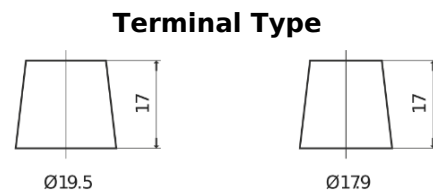

**Product overview**

Batteries for Trucks, Buses, Construction, Agriculture

**Endurance+PRO Gel ED2103T**

Part number	ED2103T
Technology	GEL
EAN/GTIN	3661024037624
Voltage	12 V
Capacity	210.0 Ah
CCA	800 A
Length	518 mm
Width	274 mm
Height	240 mm
Box size	D06
Polarity	ETN 3
Terminal Type	EN taper post
Hold Down	B0
Weights (subject of variation)	66.00 kg