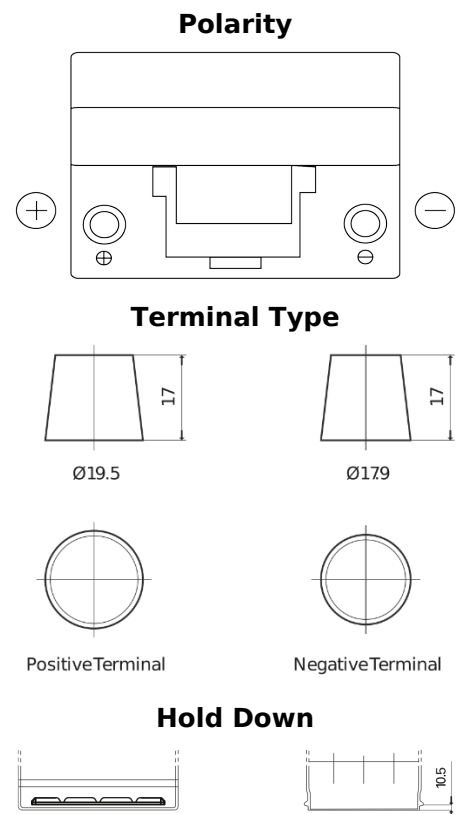

**Product overview**

Batteries for Cars

**Classic EC905**

Part number	EC905
Technology	Flooded
EAN/GTIN	3661024034760
Voltage	12 V
Capacity	90.0 Ah
CCA	680 A
Length	306 mm
Width	173 mm
Height	222 mm
Box size	D31
Polarity	ETN 1
Terminal Type	EN taper post
Hold Down	Korean B1
Weights (subject of variation)	19.90 kg