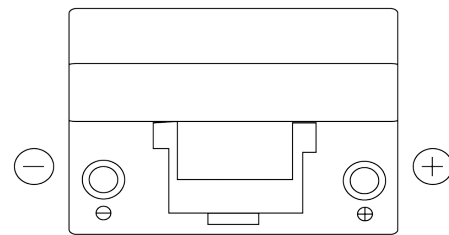

**Product overview**

Batteries for Cars

**Classic EC904**

Part number	EC904
Technology	Flooded
EAN/GTIN	3661024034753
Voltage	12 V
Capacity	90.0 Ah
CCA	680 A
Length	306 mm
Width	173 mm
Height	222 mm
Box size	D31
Polarity	ETN 0
Terminal Type	EN taper post
Hold Down	Korean B1
Weights (subject of variation)	19.90 kg

**Polarity**

**Terminal Type**

Positive Terminal

Negative Terminal

**Hold Down**

Design, features and specifications are subject to change without notice. We disclaim any representation or warranty, express or implied, concerning the data or recommendations, and in no event shall be liable for any loss or damage claimed to have arisen as a result. Some products may not be available in your local market.