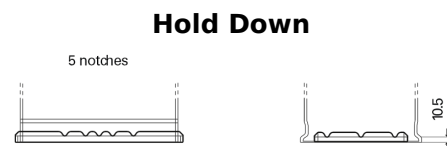

Product overview

Batteries for Cars

Classic EC652

Part number	EC652
Technology	Flooded
EAN/GTIN	3661024034869
Voltage	12 V
Capacity	65.0 Ah
CCA	540 A
Length	278 mm
Width	175 mm
Height	175 mm
Box size	LB3
Polarity	ETN 0
Terminal Type	EN taper post
Hold Down	B13
Weights (subject of variation)	14.50 kg