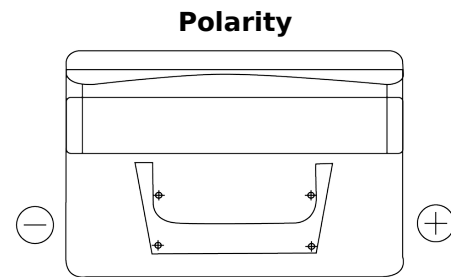

Product overview

Batteries for Cars

Classic EC652

Part number	EC652
Technology	Flooded
EAN/GTIN	3661024034869
Voltage	12 V
Capacity	65.0 Ah
CCA	540 A
Length	278 mm
Width	175 mm
Height	175 mm
Box size	LB3
Polarity	ETN 0
Terminal Type	EN taper post
Hold Down	B13
Weights (subject of variation)	14.50 kg