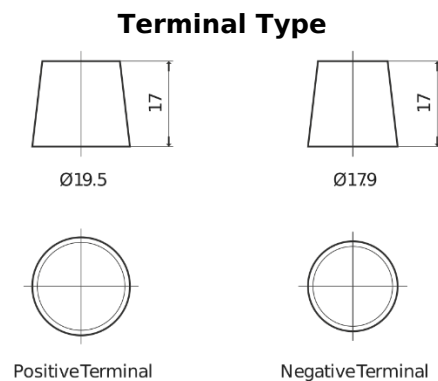

Product overview

Batteries for Cars

Classic EC652

Part number	EC652
Technology	Flooded
EAN/GTIN	3661024034869
Voltage	12 V
Capacity	65.0 Ah
CCA	540 A
Length	278 mm
Width	175 mm
Height	175 mm
Box size	LB3
Polarity	ETN 0
Terminal Type	EN taper post
Hold Down	B13
Weights (subject of variation)	14.50 kg