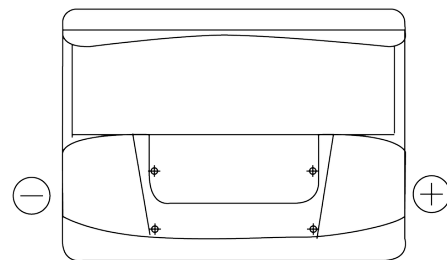

**Product overview**

Batteries for Cars

**Classic EC550**

Part number	EC550
Technology	Flooded
EAN/GTIN	3661024034807
Voltage	12 V
Capacity	55.0 Ah
CCA	460 A
Length	242 mm
Width	175 mm
Height	190 mm
Box size	L02
Polarity	ETN 0
Terminal Type	EN taper post
Hold Down	B13
Weights (subject of variation)	13.50 kg

**Polarity**

**Terminal Type**

Positive Terminal

Negative Terminal

**Hold Down**

Design, features and specifications are subject to change without notice. We disclaim any representation or warranty, express or implied, concerning the data or recommendations, and in no event shall be liable for any loss or damage claimed to have arisen as a result. Some products may not be available in your local market.