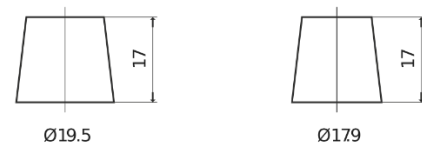

Product overview

Batteries for Cars

Classic EC440

Part number	EC440
Technology	Flooded
EAN/GTIN	3661024034784
Voltage	12 V
Capacity	44.0 Ah
CCA	360 A
Length	207 mm
Width	175 mm
Height	190 mm
Box size	L01
Polarity	ETN 0
Terminal Type	EN taper post
Hold Down	B13
Weights (subject of variation)	11.10 kg

Polarity

Terminal Type

Positive Terminal

Negative Terminal

Hold Down

Design, features and specifications are subject to change without notice. We disclaim any representation or warranty, express or implied, concerning the data or recommendations, and in no event shall be liable for any loss or damage claimed to have arisen as a result. Some products may not be available in your local market.