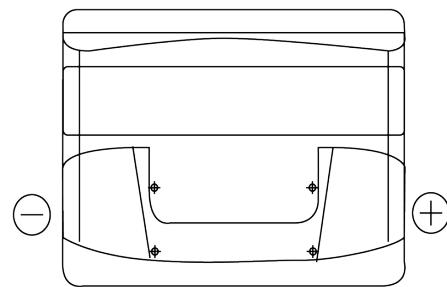

Product overview

Batteries for Cars

Classic EC440

Part number	EC440
Technology	Flooded
EAN/GTIN	3661024034784
Voltage	12 V
Capacity	44.0 Ah
CCA	360 A
Length	207 mm
Width	175 mm
Height	190 mm
Box size	L01
Polarity	ETN 0
Terminal Type	EN taper post
Hold Down	B13
Weights (subject of variation)	11.10 kg

Polarity

Terminal Type

Positive Terminal

Negative Terminal

Hold Down

Design, features and specifications are subject to change without notice. We disclaim any representation or warranty, express or implied, concerning the data or recommendations, and in no event shall be liable for any loss or damage claimed to have arisen as a result. Some products may not be available in your local market.