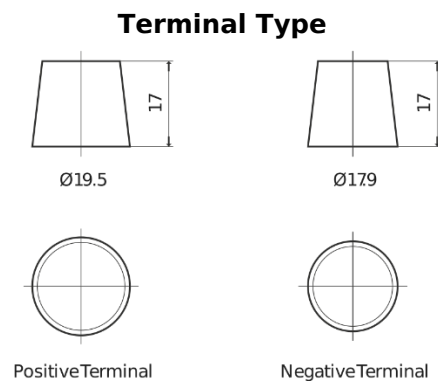

**Product overview**

Batteries for Trucks, Buses, Construction, Agriculture

**EndurancePRO EFB EX1803**

Part number	EX1803
Technology	EFB
EAN/GTIN	3661024036696
Voltage	12 V
Capacity	180 Ah
CCA	1000 A
Length	513 mm
Width	223 mm
Height	223 mm
Box size	D05
Polarity	ETN 3
Terminal Type	EN taper post
Hold Down	B0
Weights (subject of variation)	46.10 kg