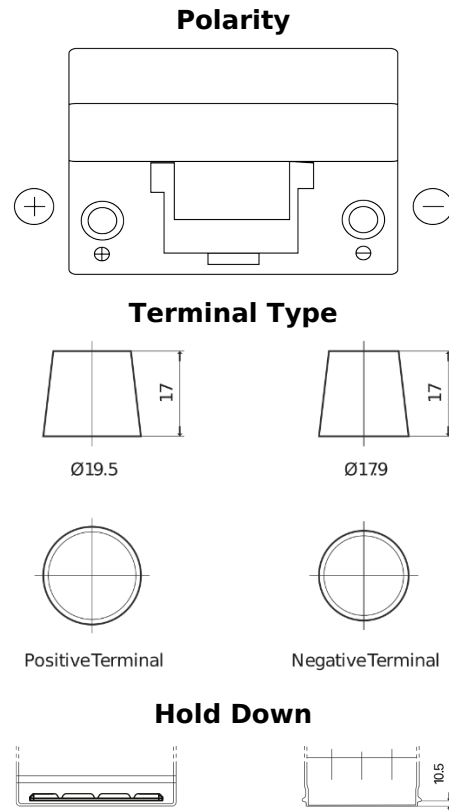

Product overview

Batteries for Cars

Excell EB955

Part number	EB955
Technology	Flooded
EAN/GTIN	3661024034463
Voltage	12 V
Capacity	95.0 Ah
CCA	760 A
Length	306 mm
Width	173 mm
Height	222 mm
Box size	D31
Polarity	ETN 1
Terminal Type	EN taper post
Hold Down	Korean B1
Weights (subject of variation)	20.60 kg