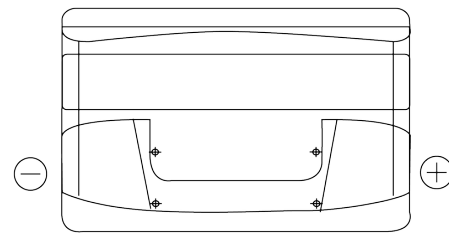

**Product overview**

Batteries for Cars

**Excell EB852**

Part number	EB852
Technology	Flooded
EAN/GTIN	3661024034661
Voltage	12 V
Capacity	85.0 Ah
CCA	760 A
Length	353 mm
Width	175 mm
Height	175 mm
Box size	LB5
Polarity	ETN 0
Terminal Type	EN taper post
Hold Down	B13
Weights (subject of variation)	19.40 kg

**Polarity**

**Terminal Type**

**Hold Down**

Design, features and specifications are subject to change without notice. We disclaim any representation or warranty, express or implied, concerning the data or recommendations, and in no event shall be liable for any loss or damage claimed to have arisen as a result. Some products may not be available in your local market.