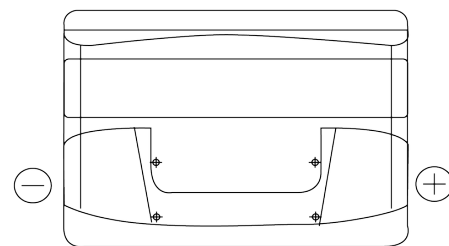

**Product overview**

Batteries for Cars

**Excell EB802**

Part number	EB802
Technology	Flooded
EAN/GTIN	3661024034654
Voltage	12 V
Capacity	80.0 Ah
CCA	700 A
Length	315 mm
Width	175 mm
Height	175 mm
Box size	LB4
Polarity	ETN 0
Terminal Type	EN taper post
Hold Down	B13
Weights (subject of variation)	17.80 kg

**Polarity**

**Terminal Type**

Positive Terminal

Negative Terminal

**Hold Down**

Design, features and specifications are subject to change without notice. We disclaim any representation or warranty, express or implied, concerning the data or recommendations, and in no event shall be liable for any loss or damage claimed to have arisen as a result. Some products may not be available in your local market.