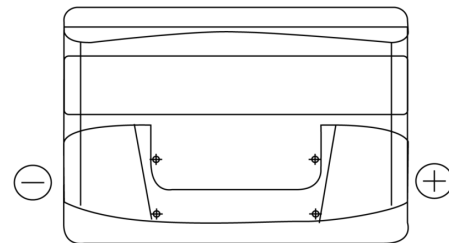

**Product overview**

Batteries for Cars

**Excell EB802**

Part number	EB802
Technology	Flooded
EAN/GTIN	3661024034654
Voltage	12 V
Capacity	80.0 Ah
CCA	700 A
Length	315 mm
Width	175 mm
Height	175 mm
Box size	LB4
Polarity	ETN 0
Terminal Type	EN taper post
Hold Down	B13
Weights (subject of variation)	17.80 kg

**Polarity**

**Terminal Type**

**Hold Down**

Design, features and specifications are subject to change without notice. We disclaim any representation or warranty, express or implied, concerning the data or recommendations, and in no event shall be liable for any loss or damage claimed to have arisen as a result. Some products may not be available in your local market.