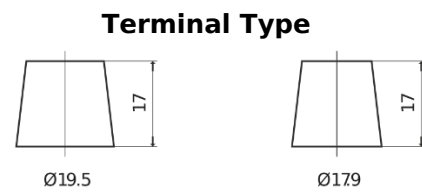

Product overview

Batteries for Trucks, Buses, Construction, Agriculture

StartPRO EG1803

Part number	EG1803
Technology	Flooded
EAN/GTIN	3661024035446
Voltage	12 V
Capacity	180 Ah
CCA	1000 A
Length	513 mm
Width	223 mm
Height	223 mm
Box size	D05
Polarity	ETN 3
Terminal Type	EN taper post
Hold Down	B0
Weights (subject of variation)	42.80 kg