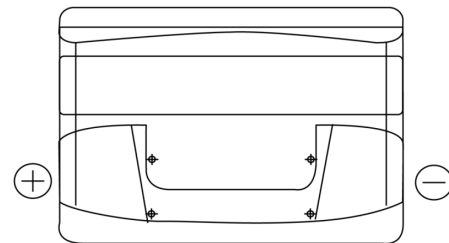

**Product overview**

Batteries for Cars

**Excell EB741**

Part number	EB741
Technology	Flooded
EAN/GTIN	3661024034562
Voltage	12 V
Capacity	74.0 Ah
CCA	680 A
Length	278 mm
Width	175 mm
Height	190 mm
Box size	L03
Polarity	ETN 1
Terminal Type	EN taper post
Hold Down	B13
Weights (subject of variation)	16.60 kg

**Polarity**

**Terminal Type**

Positive Terminal      Negative Terminal

**Hold Down**

Design, features and specifications are subject to change without notice. We disclaim any representation or warranty, express or implied, concerning the data or recommendations, and in no event shall be liable for any loss or damage claimed to have arisen as a result. Some products may not be available in your local market.