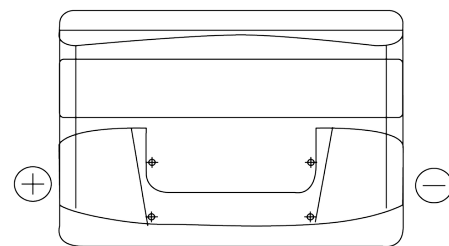

Product overview

Batteries for Cars

Excell EB741

Part number	EB741
Technology	Flooded
EAN/GTIN	3661024034562
Voltage	12 V
Capacity	74.0 Ah
CCA	680 A
Length	278 mm
Width	175 mm
Height	190 mm
Box size	L03
Polarity	ETN 1
Terminal Type	EN taper post
Hold Down	B13
Weights (subject of variation)	16.60 kg

Polarity

Terminal Type

Positive Terminal

Negative Terminal

Hold Down

Design, features and specifications are subject to change without notice. We disclaim any representation or warranty, express or implied, concerning the data or recommendations, and in no event shall be liable for any loss or damage claimed to have arisen as a result. Some products may not be available in your local market.