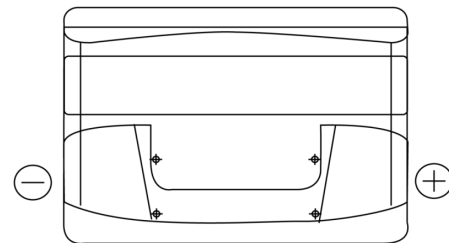

**Product overview**

Batteries for Cars

**Excell EB712**

Part number	EB712
Technology	Flooded
EAN/GTIN	3661024034647
Voltage	12 V
Capacity	71.0 Ah
CCA	670 A
Length	278 mm
Width	175 mm
Height	175 mm
Box size	LB3
Polarity	ETN 0
Terminal Type	EN taper post
Hold Down	B13
Weights (subject of variation)	15.30 kg

**Polarity**

**Terminal Type**

Positive Terminal

Negative Terminal

**Hold Down**

Design, features and specifications are subject to change without notice. We disclaim any representation or warranty, express or implied, concerning the data or recommendations, and in no event shall be liable for any loss or damage claimed to have arisen as a result. Some products may not be available in your local market.