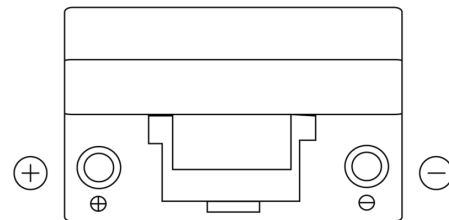

**Product overview**

Batteries for Cars

**Excell EB705**

Part number	EB705
Technology	Flooded
EAN/GTIN	3661024034449
Voltage	12 V
Capacity	70.0 Ah
CCA	540 A
Length	270 mm
Width	173 mm
Height	222 mm
Box size	D26
Polarity	ETN 1
Terminal Type	EN taper post
Hold Down	Korean B1+B6
Weights (subject of variation)	16.10 kg

**Polarity**

**Terminal Type**

Positive Terminal

Negative Terminal

**Hold Down**

Design, features and specifications are subject to change without notice. We disclaim any representation or warranty, express or implied, concerning the data or recommendations, and in no event shall be liable for any loss or damage claimed to have arisen as a result. Some products may not be available in your local market.