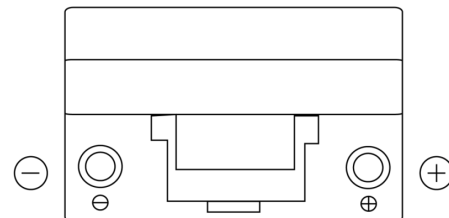

**Product overview**

Batteries for Cars

**Excell EB704**

|                                |               |
|--------------------------------|---------------|
| Part number                    | EB704         |
| Technology                     | Flooded       |
| EAN/GTIN                       | 3661024034432 |
| Voltage                        | 12 V          |
| Capacity                       | 70.0 Ah       |
| CCA                            | 540 A         |
| Length                         | 270 mm        |
| Width                          | 173 mm        |
| Height                         | 222 mm        |
| Box size                       | D26           |
| Polarity                       | ETN 0         |
| Terminal Type                  | EN taper post |
| Hold Down                      | Korean B1+B6  |
| Weights (subject of variation) | 16.10 kg      |

**Polarity**

**Terminal Type**

Positive Terminal

Negative Terminal

**Hold Down**

Design, features and specifications are subject to change without notice. We disclaim any representation or warranty, express or implied, concerning the data or recommendations, and in no event shall be liable for any loss or damage claimed to have arisen as a result. Some products may not be available in your local market.