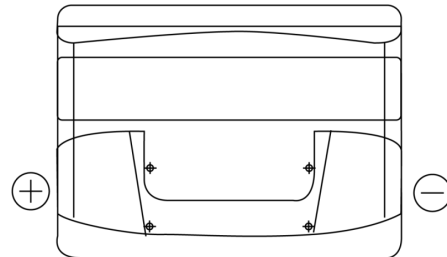

Product overview

Batteries for Cars

Excell EB621

Part number	EB621
Technology	Flooded
EAN/GTIN	3661024034548
Voltage	12 V
Capacity	62.0 Ah
CCA	540 A
Length	242 mm
Width	175 mm
Height	190 mm
Box size	L02
Polarity	ETN 1
Terminal Type	EN taper post
Hold Down	B13
Weights (subject of variation)	14.20 kg

Polarity

Terminal Type

Positive Terminal

Negative Terminal

Hold Down

Design, features and specifications are subject to change without notice. We disclaim any representation or warranty, express or implied, concerning the data or recommendations, and in no event shall be liable for any loss or damage claimed to have arisen as a result. Some products may not be available in your local market.