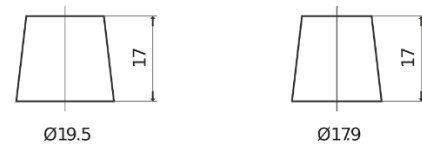

Product overview

Batteries for Cars

Excell EB621

Part number	EB621
Technology	Flooded
EAN/GTIN	3661024034548
Voltage	12 V
Capacity	62.0 Ah
CCA	540 A
Length	242 mm
Width	175 mm
Height	190 mm
Box size	L02
Polarity	ETN 1
Terminal Type	EN taper post
Hold Down	B13
Weights (subject of variation)	14.20 kg

Polarity

Terminal Type

Positive Terminal

Negative Terminal

Hold Down

Design, features and specifications are subject to change without notice. We disclaim any representation or warranty, express or implied, concerning the data or recommendations, and in no event shall be liable for any loss or damage claimed to have arisen as a result. Some products may not be available in your local market.