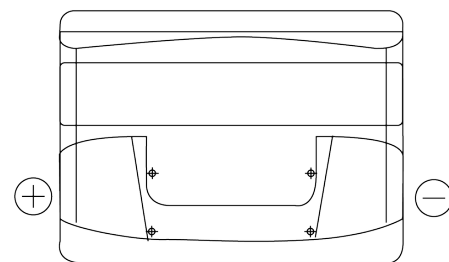

Product overview

Batteries for Cars

Excell EB621

Part number	EB621
Technology	Flooded
EAN/GTIN	3661024034548
Voltage	12 V
Capacity	62.0 Ah
CCA	540 A
Length	242 mm
Width	175 mm
Height	190 mm
Box size	L02
Polarity	ETN 1
Terminal Type	EN taper post
Hold Down	B13
Weights (subject of variation)	14.20 kg

Polarity

Terminal Type

Positive Terminal

Negative Terminal

Hold Down

Design, features and specifications are subject to change without notice. We disclaim any representation or warranty, express or implied, concerning the data or recommendations, and in no event shall be liable for any loss or damage claimed to have arisen as a result. Some products may not be available in your local market.