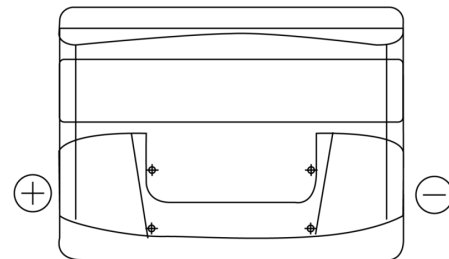

Product overview

Batteries for Cars

Excell EB621

Part number	EB621
Technology	Flooded
EAN/GTIN	3661024034548
Voltage	12 V
Capacity	62.0 Ah
CCA	540 A
Length	242 mm
Width	175 mm
Height	190 mm
Box size	L02
Polarity	ETN 1
Terminal Type	EN taper post
Hold Down	B13
Weights (subject of variation)	14.20 kg

Polarity

Terminal Type

Positive Terminal

Negative Terminal

Hold Down

Design, features and specifications are subject to change without notice. We disclaim any representation or warranty, express or implied, concerning the data or recommendations, and in no event shall be liable for any loss or damage claimed to have arisen as a result. Some products may not be available in your local market.