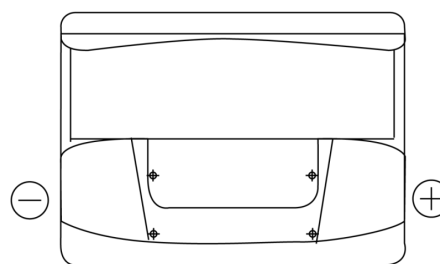

Product overview

Batteries for Cars

Excell EB620

Part number	EB620
Technology	Flooded
EAN/GTIN	3661024034531
Voltage	12 V
Capacity	62.0 Ah
CCA	540 A
Length	242 mm
Width	175 mm
Height	190 mm
Box size	L02
Polarity	ETN 0
Terminal Type	EN taper post
Hold Down	B13
Weights (subject of variation)	14.20 kg

Polarity

Terminal Type

Hold Down

Design, features and specifications are subject to change without notice. We disclaim any representation or warranty, express or implied, concerning the data or recommendations, and in no event shall be liable for any loss or damage claimed to have arisen as a result. Some products may not be available in your local market.